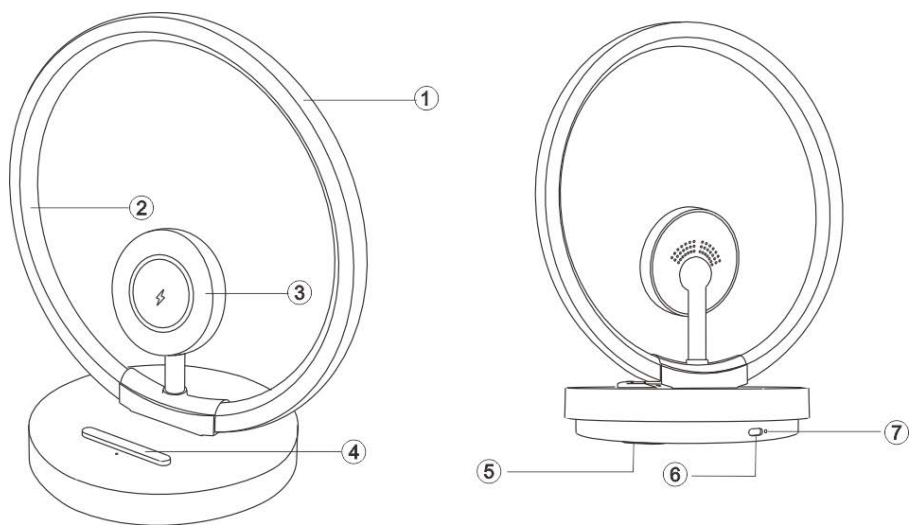

# SAFETY & WARNINGS

- The device comes with a 3A USB-C interface cable.
- Using a USB-C cable that has a lower rating than 3A may cause malfunctions.
- The wireless charger has overvoltage protection (>13V) and overcurrent protection (>2.6A).
- Do not pull on the lamp or wireless charging stand.
- Do not use the product in direct sunlight or high temperatures for an extended period.
- Keep the product away from magnets, magnetic recording media, and precision instruments while charging.
- Do not attempt to disassemble or modify the product.
- Never touch an AC adapter with wet hands.
- Keep the product away from water or any other liquids.
- Disconnect the power before cleaning the product.
- The product's working environment temperature range is 0-45C.

# OVERVIEW

- 1 Touch interface
- 2 Lamp
- 3 Wireless charger
- 4 Phone support
- 5 Non-slip silicone feet
- 6 USB-C input
- 7 Indicator

# OPERATION

1. Locate the charging input on the rear of the lamp.
2. Connect the USB-C end of the charging cable into the charging input.
3. Insert the other end of the cable into a USB power adapter (phone charger). **Note:** The power adapter will need to be purchased separately.
4. The indicator will flash GREEN for 3 seconds. The lamp is now ready for use.
5. Place your device onto the wireless charger, the indicator will turn solid GREEN.

# SPECIFICATIONS

Power input	9V - 2A 12V - 2A
Power output	15W Max
Dimensions	210 x 140 x 240mm
Material	ABS, Aluminium alloy & silicone
Compatible devices	<b>Apple:</b> iPhone 12/12Pro/12Pro Max, iPhone 11/11 Pro/11 Pro Max, iPhone Xs/Xs Max, iPhone XR, iPhone X, iPhone 8/8 Plus <b>Samsung:</b> Galaxy S6, Galaxy S7, Galaxy S8, Galaxy S9, Note 8 <b>HuaWei:</b> Mate RS, Mate 20 Pro/20 RS, Mate30/30 Pro/30 RS, P40Pro <b>Xiaomi:</b> MI9/9 Pro 5G/10/10 Pro, MIX 2S/3