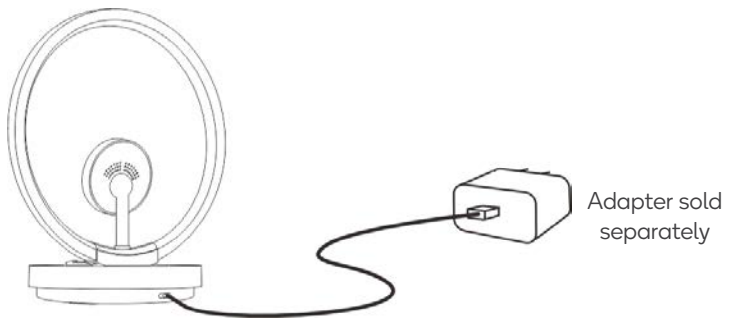

# SAFETY & WARNINGS

- The device comes with a 3A USB-C interface cable.
- Using a USB-C cable that has a lower rating than 3A may cause malfunctions.
- The wireless charger has overvoltage protection (>13V) and overcurrent protection (>2.6A).
- Do not pull on the lamp or wireless charging stand.
- Do not use the product in direct sunlight or high temperatures for an extended period.
- Keep the product away from magnets, magnetic recording media, and precision instruments while charging.
- Do not attempt to disassemble or modify the product.
- Never touch an AC adapter with wet hands.
- Keep the product away from water or any other liquids.
- Disconnect the power before cleaning the product.
- The product's working environment temperature range is 0-45C.

# OVERVIEW

- 1 Touch interface
- 2 Lamp
- 3 Wireless charger
- 4 Phone support
- 5 Non-slip silicone feet
- 6 USB-C input
- 7 Indicator

# OPERATION

1. Locate the charging input on the rear of the lamp.
2. Connect the USB-C end of the charging cable into the charging input.
3. Insert the other end of the cable into a USB power adapter (phone charger). **Note:** The power adapter will need to be purchased separately.
4. The indicator will flash GREEN for 3 seconds. The lamp is now ready for use.
5. Place your device onto the wireless charger, the indicator will turn solid GREEN.

# SPECIFICATIONS

Power input	9V - 2A 12V - 2A
Power output	15W Max
Dimensions	210 x 140 x 240mm
Material	ABS, Aluminium alloy & silicone
Compatible devices	<b>Apple:</b> iPhone 12/12Pro/12Pro Max, iPhone 11/11 Pro/11 Pro Max, iPhone Xs/Xs Max, iPhone XR, iPhone X, iPhone 8/8 Plus <b>Samsung:</b> Galaxy S6, Galaxy S7, Galaxy S8, Galaxy S9, Note 8 <b>HuaWei:</b> Mate RS, Mate 20 Pro/20 RS, Mate30/30 Pro/30 RS, P40Pro <b>Xiaomi:</b> MI9/9 Pro 5G/10/10 Pro, MIX 2S/3