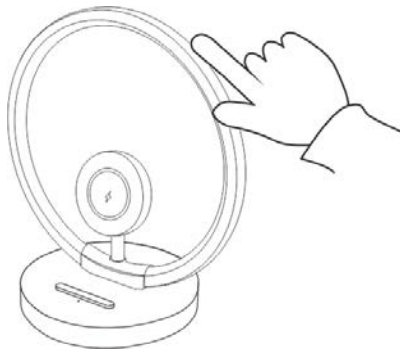

# SAFETY & WARNINGS

- The device comes with a 3A USB-C interface cable.
- Using a USB-C cable that has a lower rating than 3A may cause malfunctions.
- The wireless charger has overvoltage protection (>13V) and overcurrent protection (>2.6A).
- Do not pull on the lamp or wireless charging stand.
- Do not use the product in direct sunlight or high temperatures for an extended period.
- Keep the product away from magnets, magnetic recording media, and precision instruments while charging.
- Do not attempt to disassemble or modify the product.
- Never touch an AC adapter with wet hands.
- Keep the product away from water or any other liquids.
- Disconnect the power before cleaning the product.
- The product's working environment temperature range is 0-45C.

# OVERVIEW

- 1 Touch interface
- 2 Lamp
- 3 Wireless charger
- 4 Phone support
- 5 Non-slip silicone feet
- 6 USB-C input
- 7 Indicator

# OPERATION

1. Locate the charging input on the rear of the lamp.
2. Connect the USB-C end of the charging cable into the charging input.
3. Insert the other end of the cable into a USB power adapter (phone charger). **Note:** The power adapter will need to be purchased separately.
4. The indicator will flash GREEN for 3 seconds. The lamp is now ready for use.
5. Place your device onto the wireless charger, the indicator will turn solid GREEN.

# SPECIFICATIONS

Power input	9V - 2A 12V - 2A
Power output	15W Max
Dimensions	210 x 140 x 240mm
Material	ABS, Aluminium alloy & silicone
Compatible devices	<b>Apple:</b> iPhone 12/12Pro/12Pro Max, iPhone 11/11 Pro/11 Pro Max, iPhone Xs/Xs Max, iPhone XR, iPhone X, iPhone 8/8 Plus <b>Samsung:</b> Galaxy S6, Galaxy S7, Galaxy S8, Galaxy S9, Note 8 <b>HuaWei:</b> Mate RS, Mate 20 Pro/20 RS, Mate30/30 Pro/30 RS, P40Pro <b>Xiaomi:</b> MI9/9 Pro 5G/10/10 Pro, MIX 2S/3